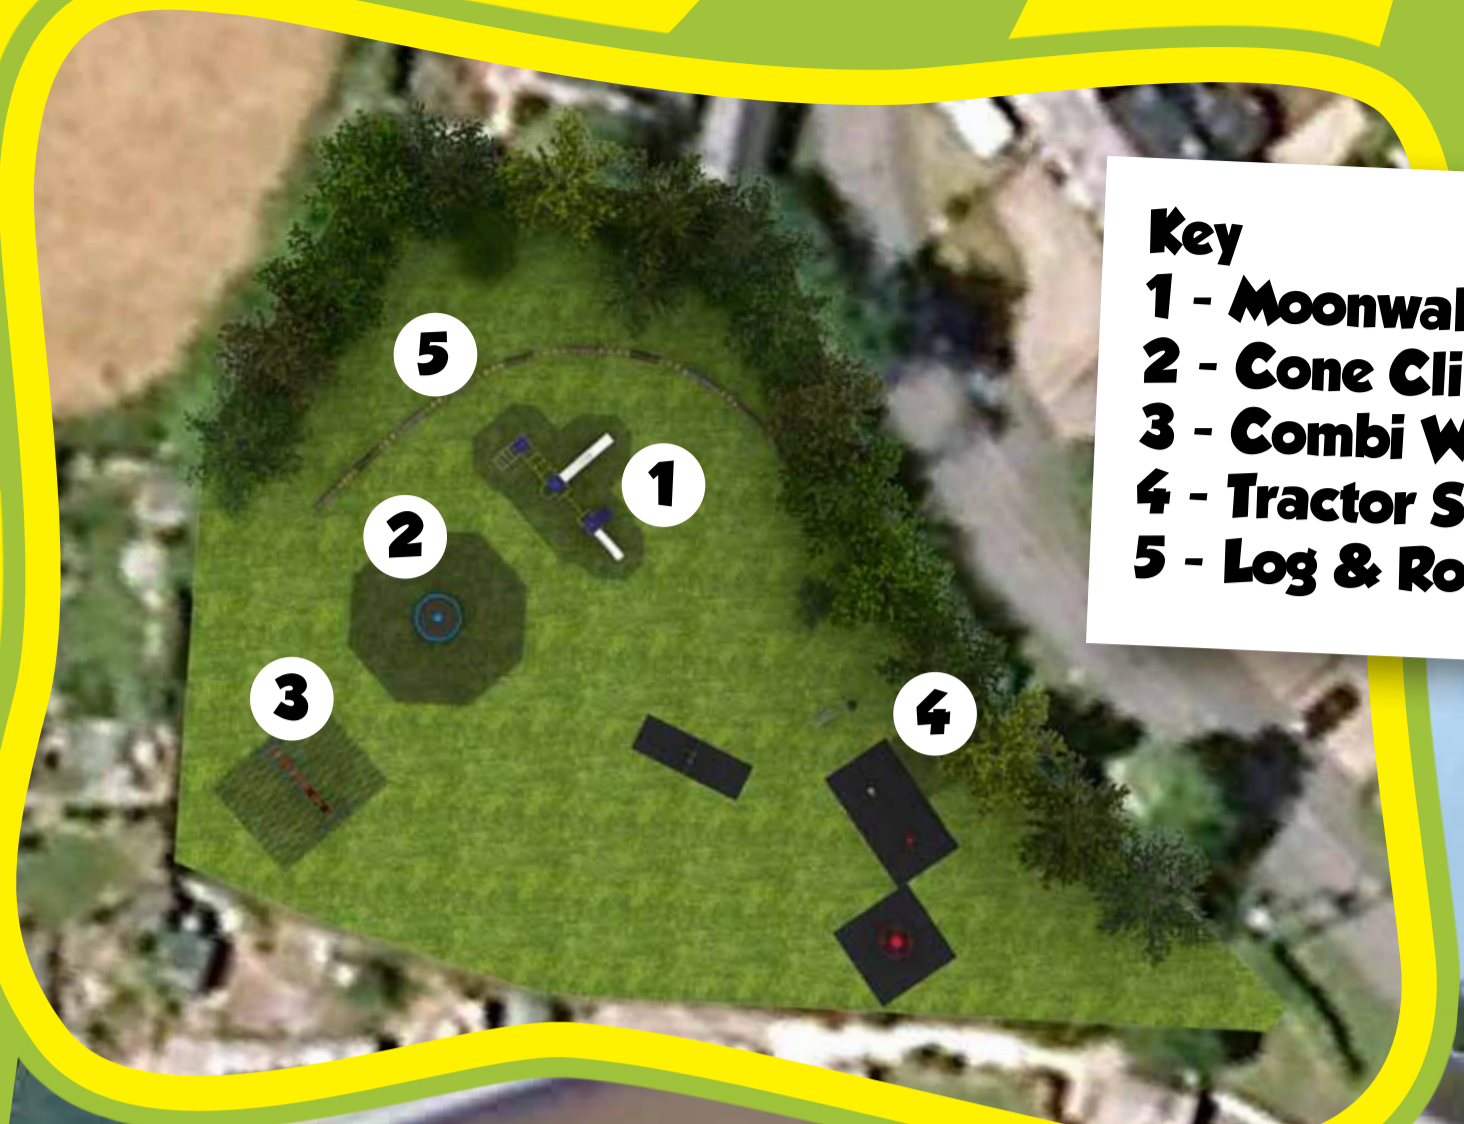

**3 Years
FREE
Maintenance***

- Key**
 1 - Moonwalk
 2 - Cone Climber
 3 - Combi Wave & Flat Swing
 4 - Tractor Springy
 5 - Log & Rock Trim Trail

Park Leisure Cymru
Llanspyddid Playground Project

*This is an artists illustration of your play scheme. *Terms and Conditions apply*